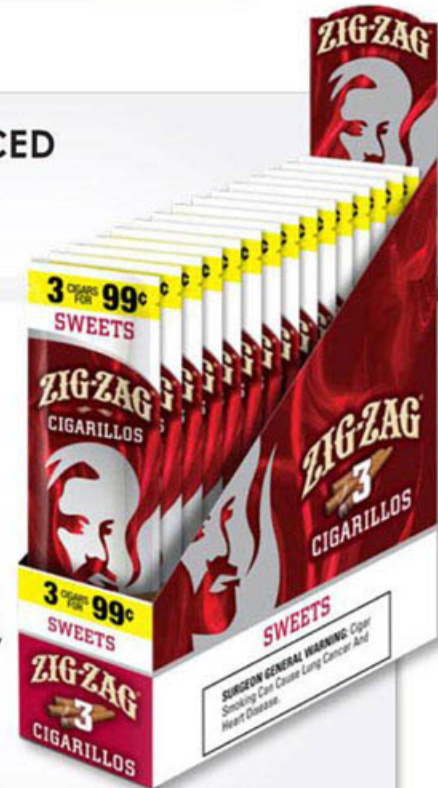

KUSH 3/99¢

3-PACKS
15 CT BOX

BLUE, BLUEBERRY,
BLACK, CHERRY,
GRAPE, GOLD,
ORANGE, PURPLE,
RED, SILVER,
STRAWBERRY-KIWI,
VANILLA, ZERO

KUSH UNLOADED

2-PACKS
15 CT BOX

BLACK, GREEN,
PINEAPPLE, PURPLE,
WHITE GRAPE,
ZERO

ZIG-ZAG PREPRICED 3/99¢

3-PACKS
15 CT BOX

GRAPE,
GREEN SWEETS,
MANGO, NATURAL,
PEACH, STRAWBERRY,
SWEETS, WHITE GRAPE,
DRAGONBERRY,
MARACUJA,
TANGELO,

Customer is responsible for all state/local tobacco taxes.
WI customers will be furnished with tax-included pricing.