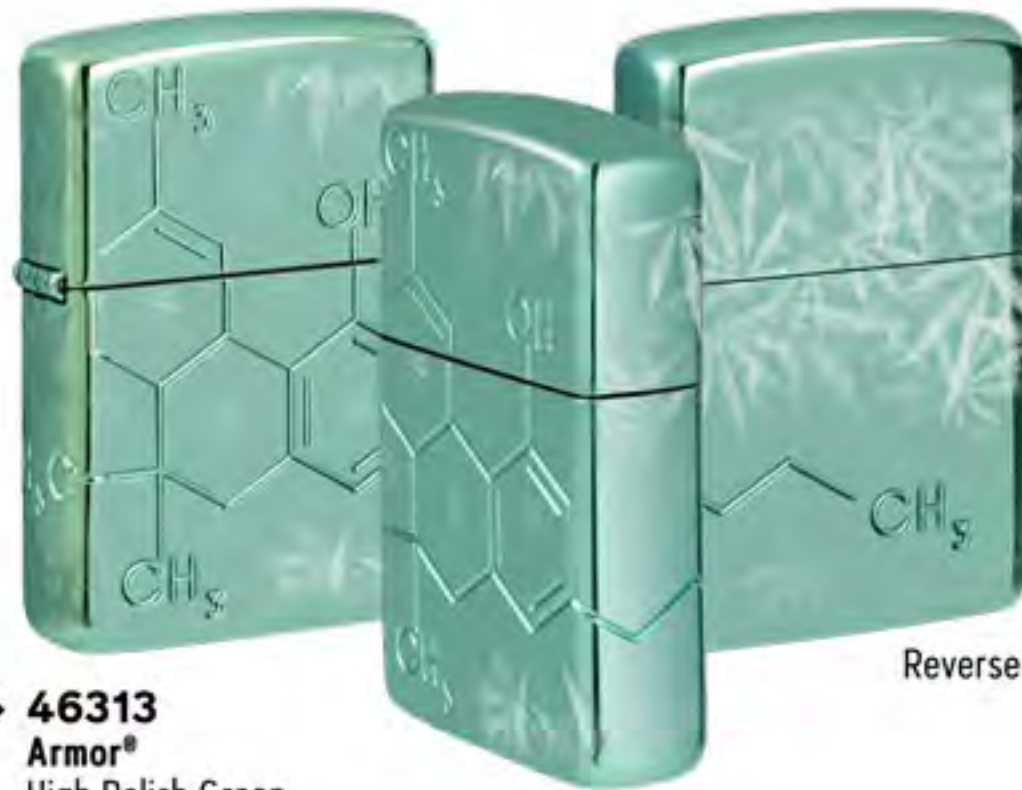

L **46313**
Armor®
High Polish Green
MultiCut/Photo Image 360°
$85.00

Reverse