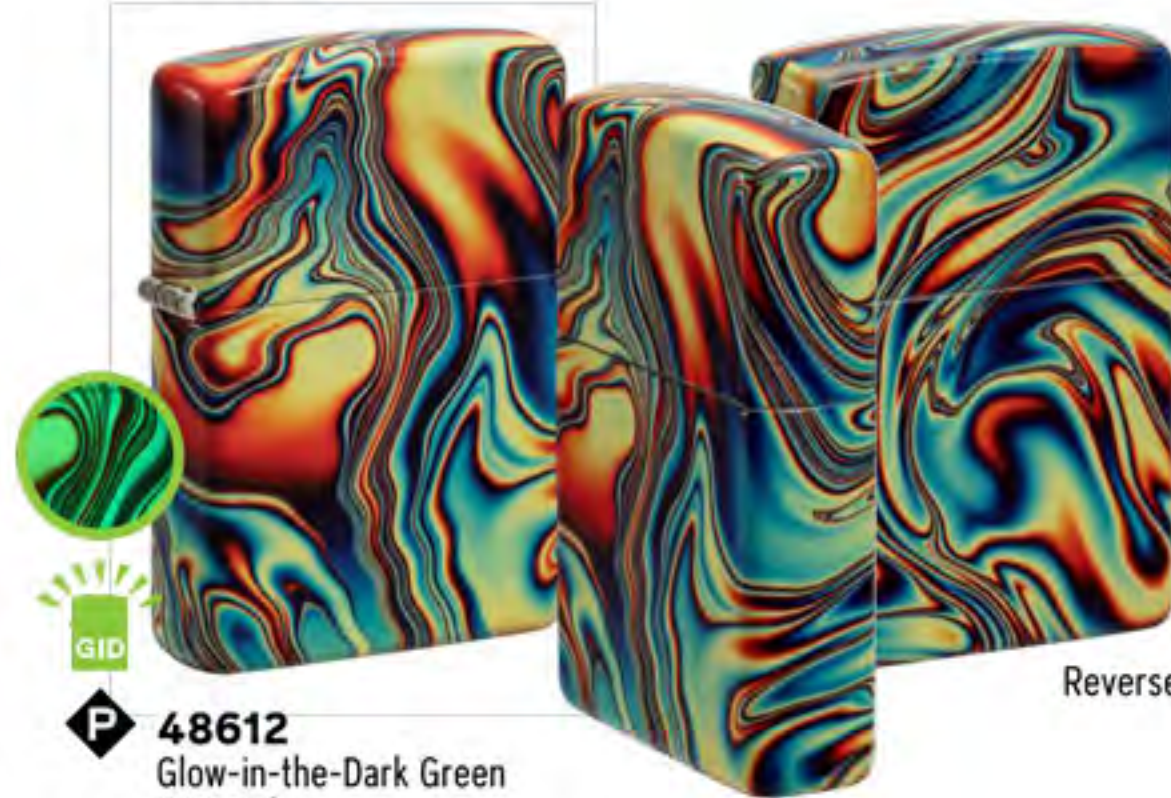

P 48612
Glow-in-the-Dark Green
540 Color
$48.95

Reverse