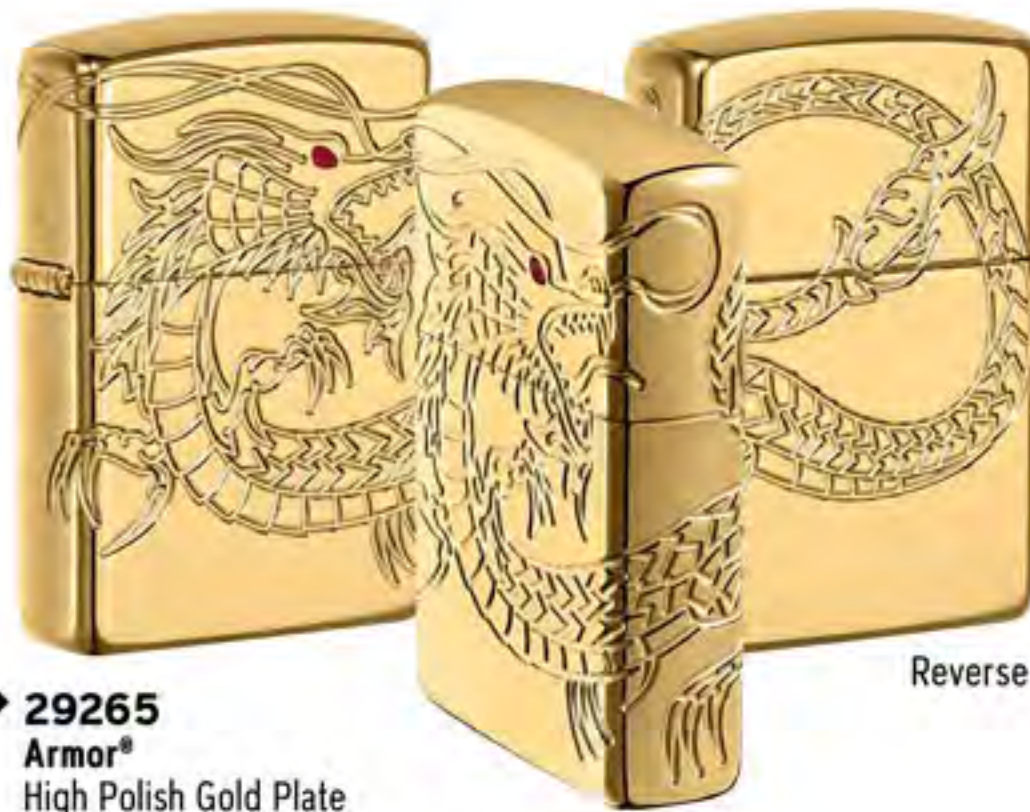

29265
Armor®
High Polish Gold Plate
MultiCut/Epoxy Inlay
$230.00

Reverse