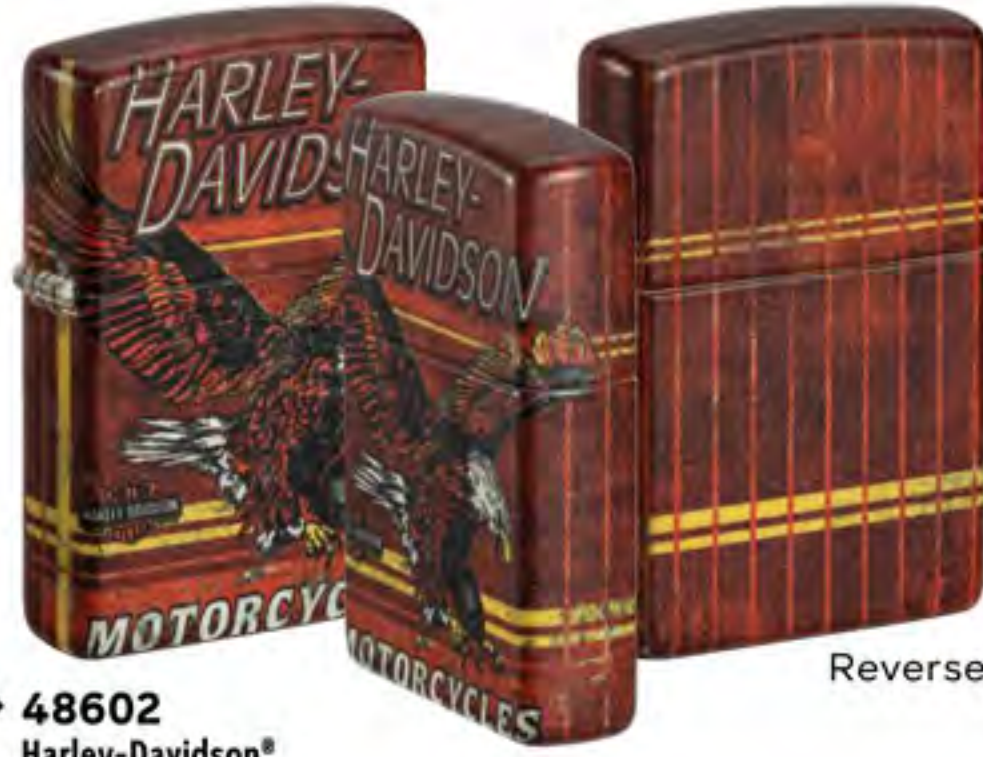

P 48602
Harley-Davidson®
540 Matte
540 Color
$54.95

Reverse