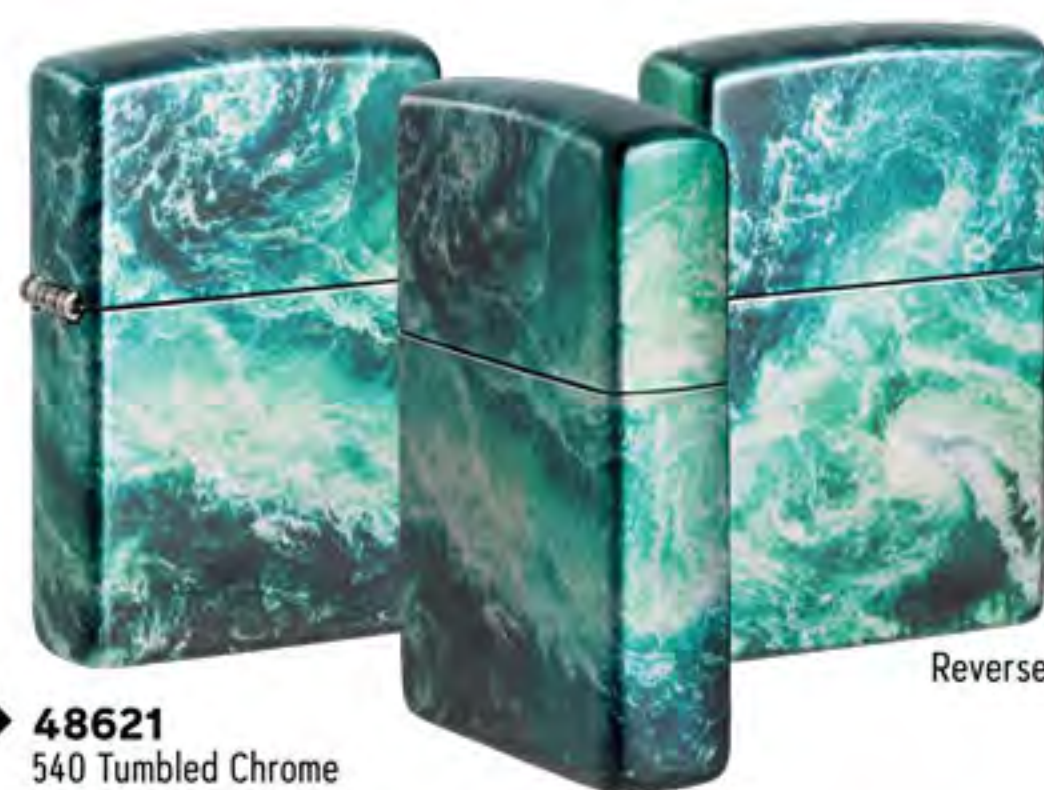

48566
Black Matte
Color Image
\$31.95

48960
Multi Color
Color Image
\$36.95

46293
High Polish Green
Laser Two-Tone
\$38.95

46140
High Polish Brass
Fusion
\$38.95

P 48621
540 Tumbled Chrome
540 Fusion
\$45.95