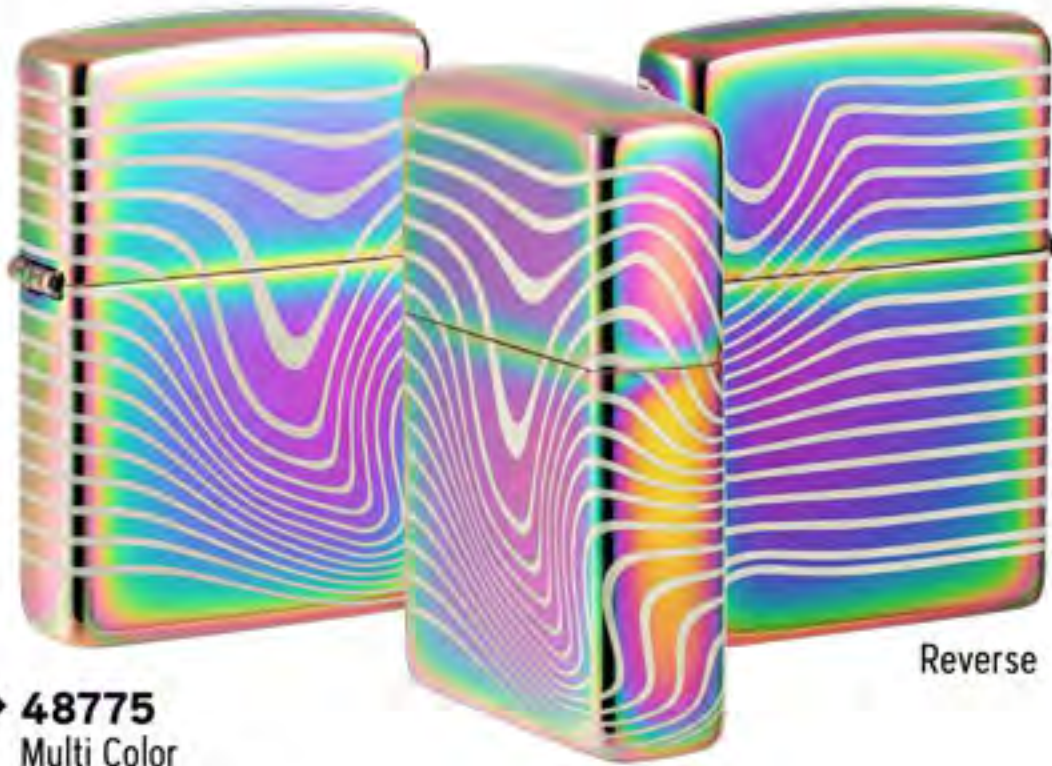

P 48775
Multi Color
Laser 360°
$44.95

Reverse