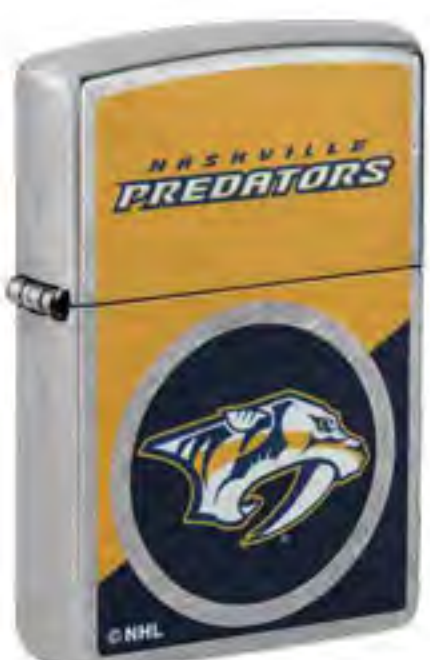

46197
NHL Nashville Predators®
Street Chrome
Color Image