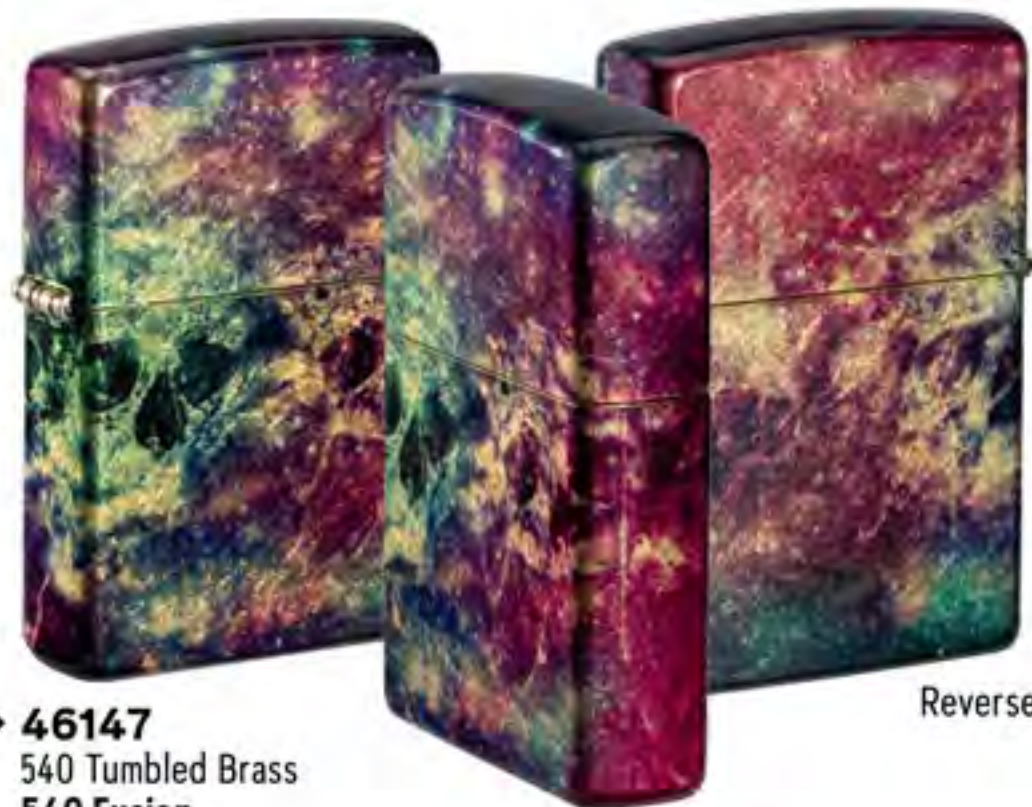

NEW

46709
Lurid
Color Image
\$31.95

NEW

BL 48761
Black Matte
Black Light
\$35.95

BL

P 46147
540 Tumbled Brass
540 Fusion
\$45.95

Reverse

48122
Black Matte
Emblem Attached
\$46.95