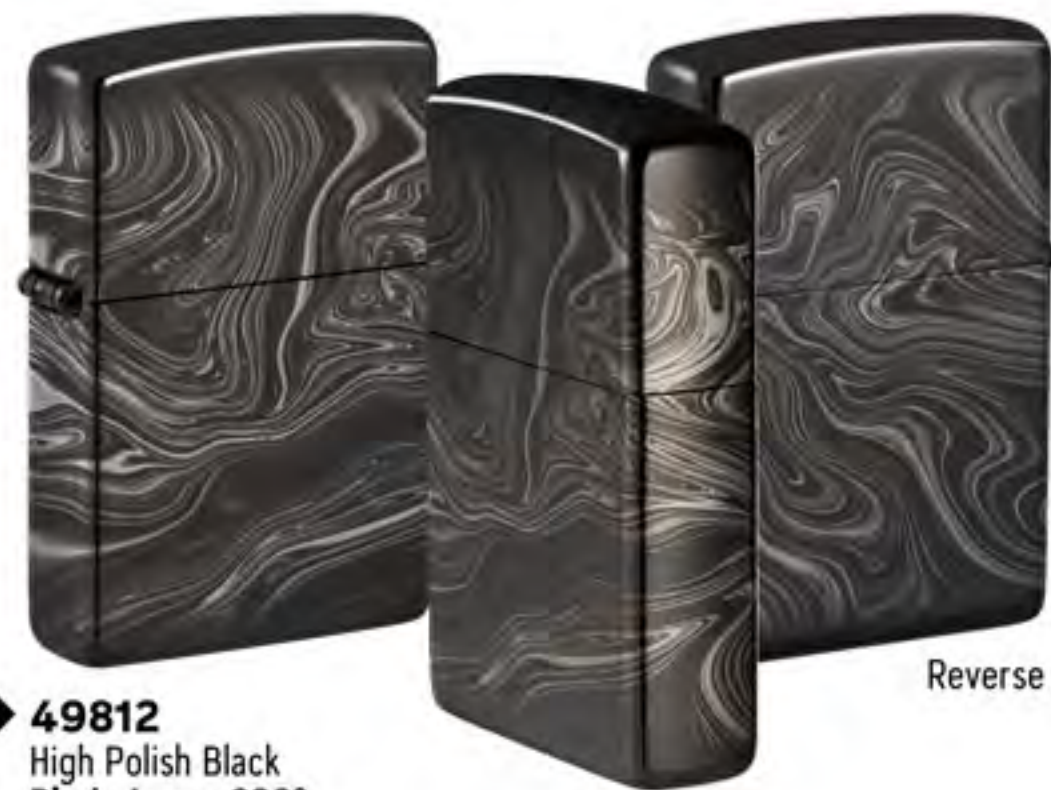

Reverse

P 49812
High Polish Black
Photo Image 360°
\$48.95

Reverse

L 49290
Armor®
Antique Silver
MultiCut
\$100.00

Reverse

P 46146
540 Tumbled Chrome
540 Fusion
\$45.95

Reverse

Patterns