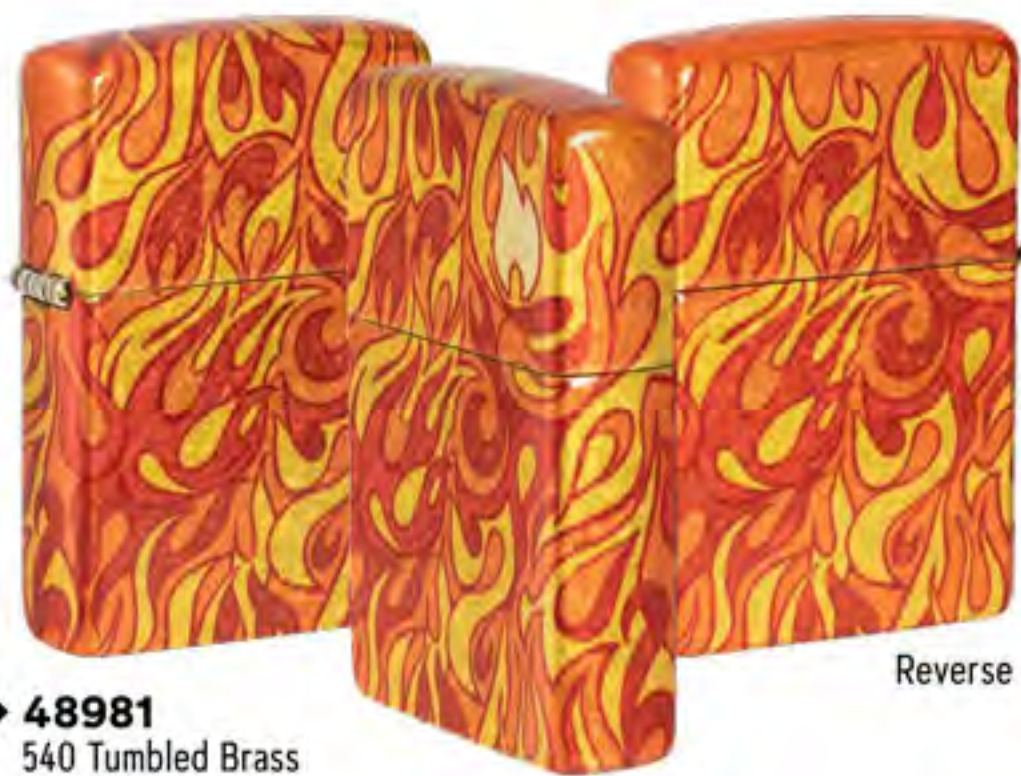

Zippos Designs

NEW

NEW

NEW

NEW

Reverse

Reverse

Reverse

Reverse