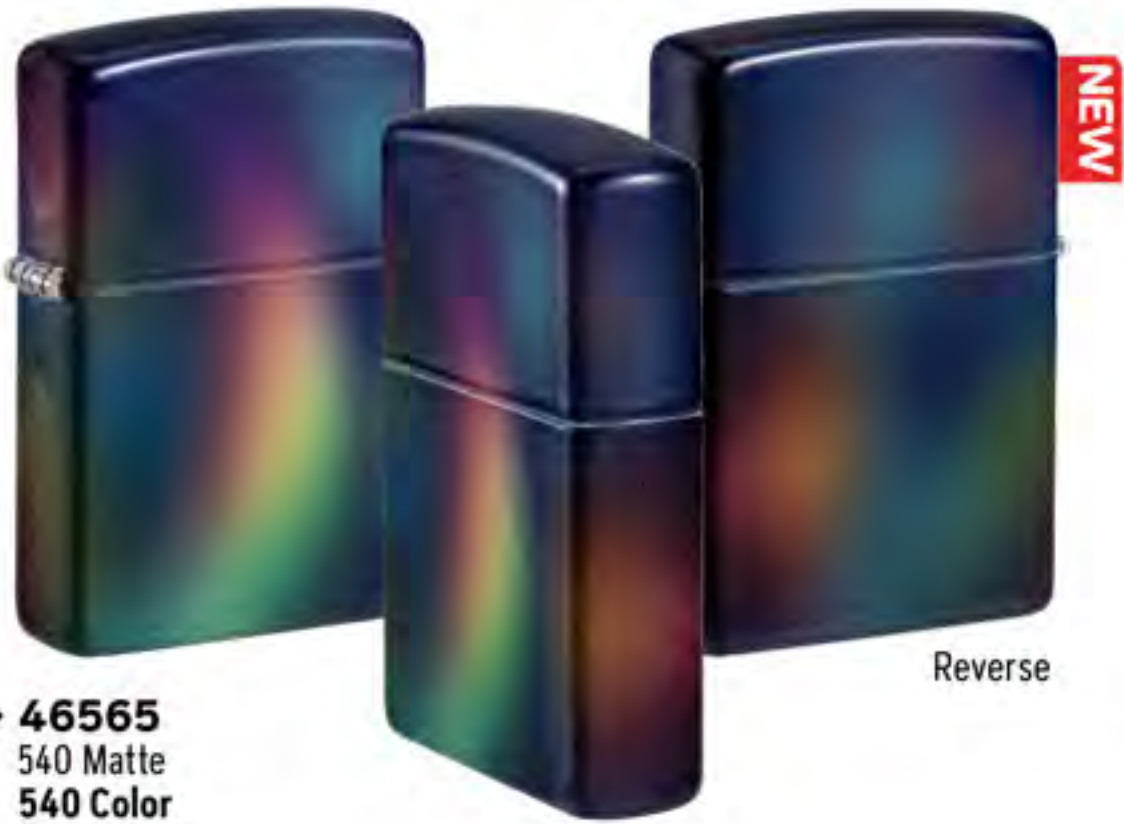

Patterns

P 46565
540 Matte
540 Color
$43.95