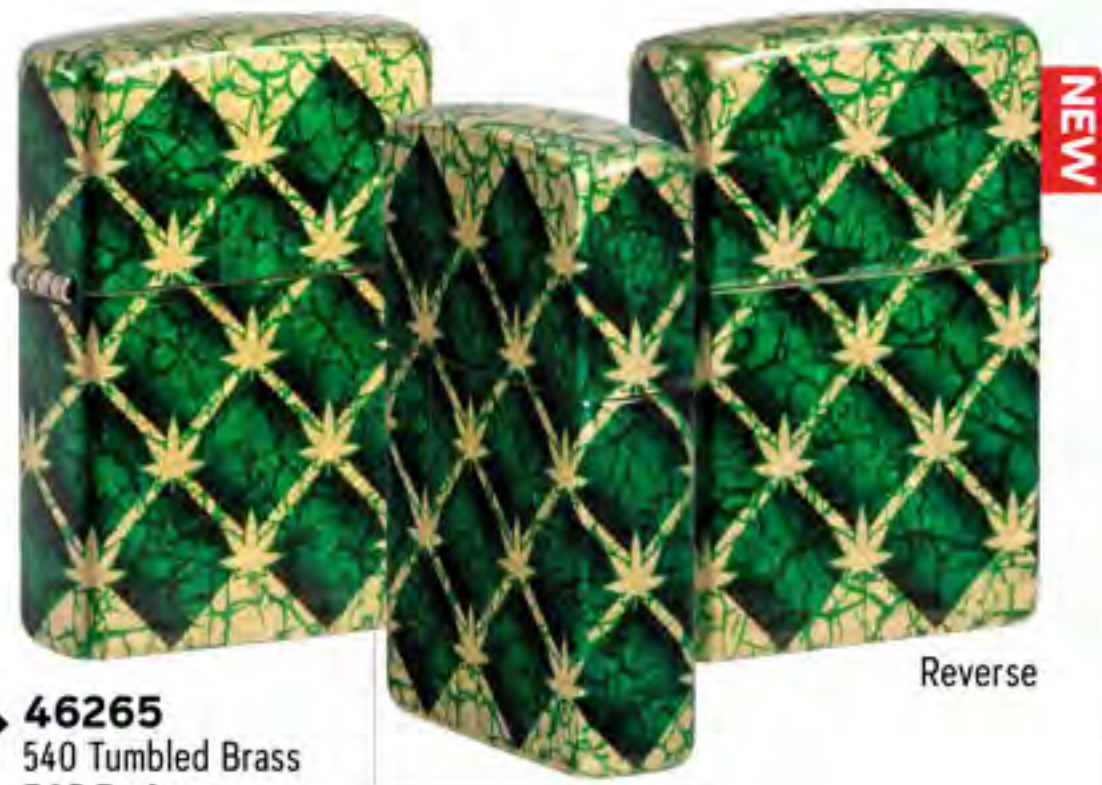

46265
540 Tumbled Brass
540 Fusion
$45.95